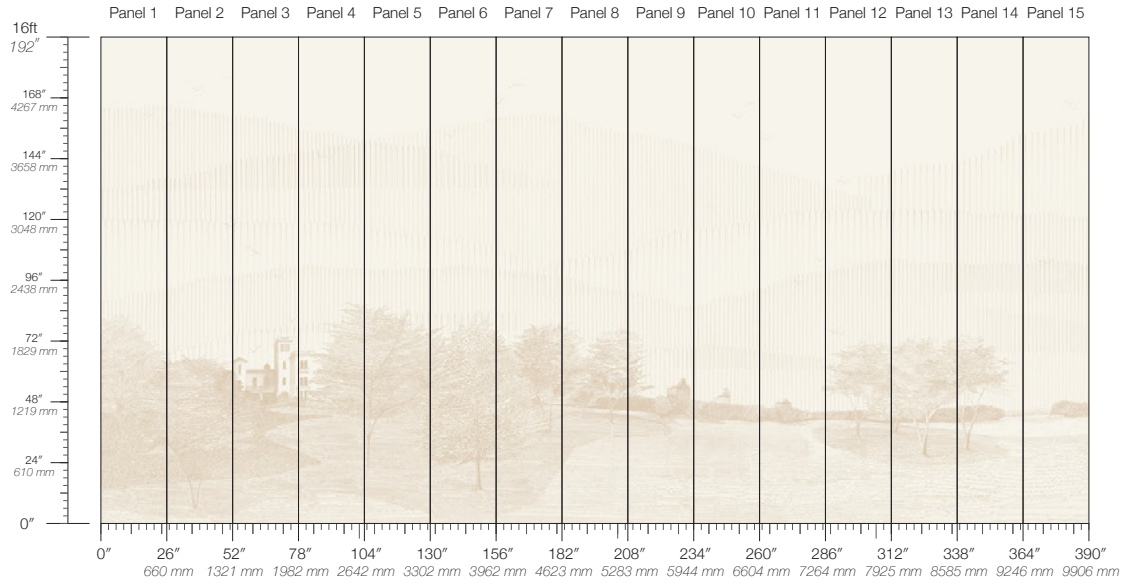

Scenic Terrace

Suitable for residential and some commercial projects

COLOR
Terrace

STOCK
Made to order

MAINTENANCE
Water-based cleanser

CONTACT
sales@calicowallpaper.com
+1 718 243 1705
57 Lispenard Street
New York, NY 10013 USA

ITEM
5106

LEAD TIME
4 weeks to print

ENVIRONMENTAL
FSC Certified Content

CONTENT
Clay-Coated Paper

MINIMUM
1 panel

SPECS
100% Cellulose face
Non-woven backing
7.1 oz per linear yard
117 g per linear meter
Smooth surface texture

DISCLAIMER
Refer to our website to see the full mural artwork. Reference the physical sample for color and texture. Panel maps represent mural artwork only.

PANEL WIDTH
26" / 661 mm trimmed

PRICE
Available upon request

PANEL HEIGHT
132" / 3353 mm standard
192" / 4877 mm extended

ORIGIN
USA

TESTING
(US) ASTM E84 Adhered Class A

REPEAT
Non-repeating

DETAILS
Custom options available