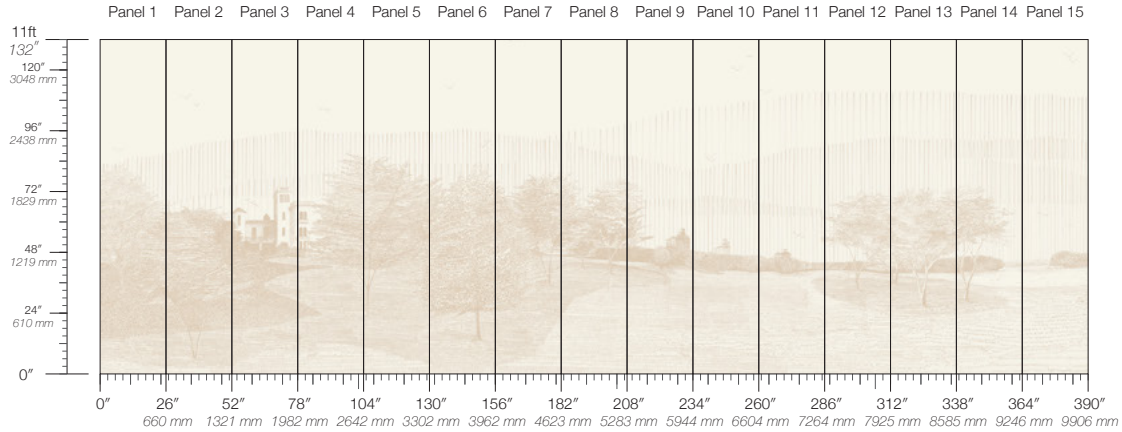

Scenic Terrace

Suitable for residential and some commercial projects

COLOR
Terrace

STOCK
Made to order

MAINTENANCE
Water-based cleanser

CONTACT
sales@calicowallpaper.com
+1 718 243 1705
57 Lispenard Street
New York, NY 10013 USA

ITEM
5106

LEAD TIME
4 weeks to print

ENVIRONMENTAL
FSC Certified Content

CONTENT
Clay-Coated Paper

MINIMUM
1 panel

SPECS
100% Cellulose face
Non-woven backing
7.1 oz per linear yard
117 g per linear meter
Smooth surface texture

DISCLAIMER
Refer to our website to see the full mural artwork. Reference the physical sample for color and texture. Panel maps represent mural artwork only.

PANEL WIDTH
26" / 661 mm trimmed

PRICE
Available upon request

PANEL HEIGHT
132" / 3353 mm standard
192" / 4877 mm extended

ORIGIN
USA

TESTING
(US) ASTM E84 Adhered Class A

REPEAT
Non-repeating

DETAILS
Custom options available